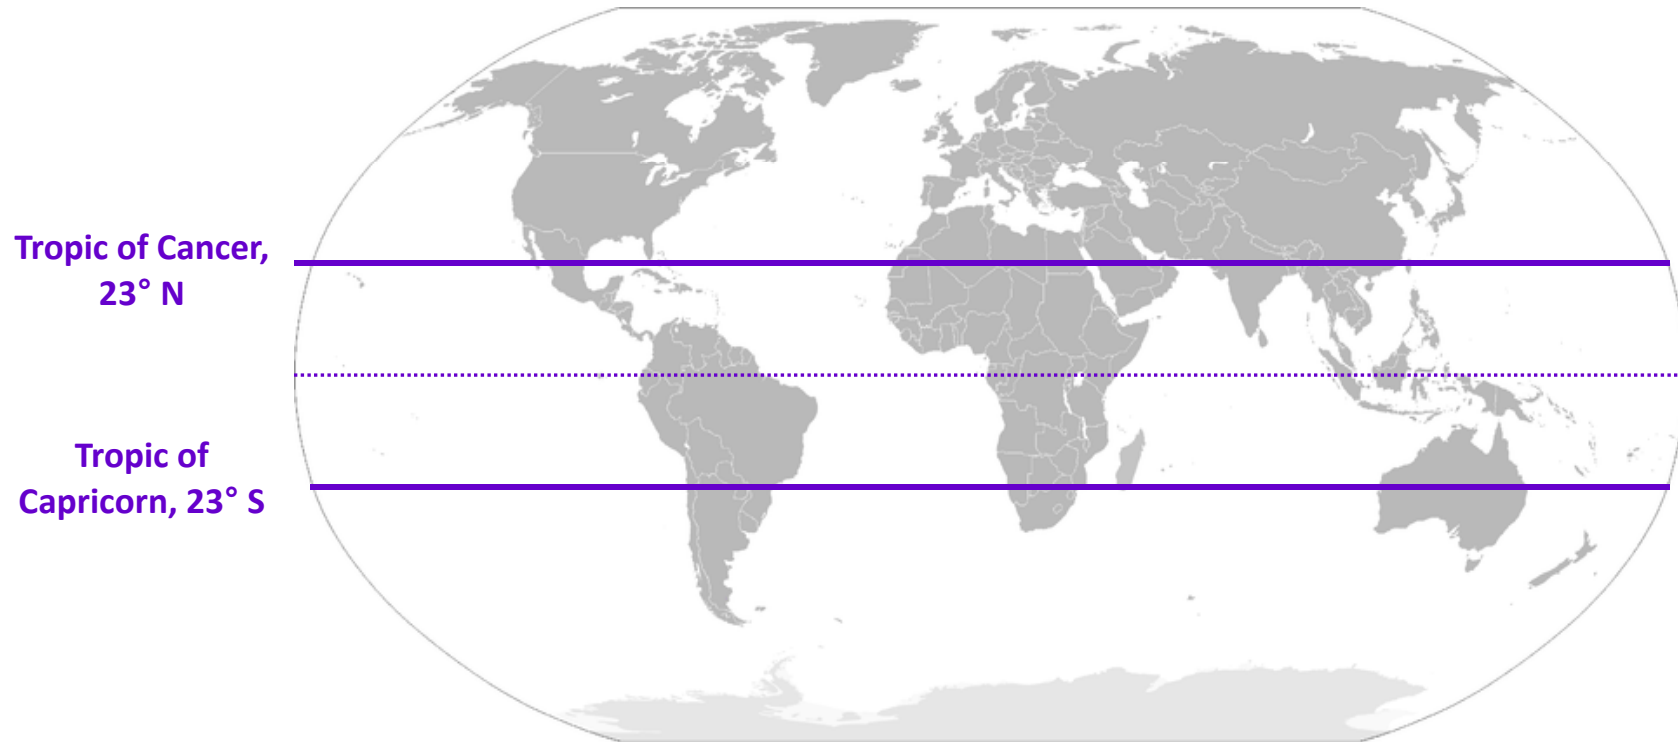

What are *Neotropical* migratory birds?

Neotropical migratory birds breed, lay eggs and raise young **north** of the Tropic of Cancer and then migrate to the **Neotropics** (area in western hemisphere between the Tropics of Cancer and Capricorn) during the non-breeding season.